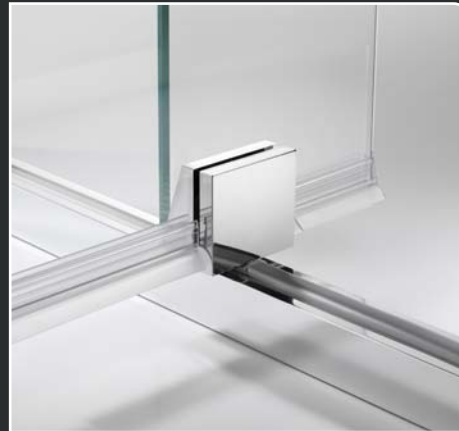

Square Cut Corner Stake Design

Square Cut Corner Stakes are designed to match the perimeter frame profile, providing rigid colour co-ordinated joining points in the shower screen frame structure.

Water Resistance

Vogue Overlap Square Cut 5151™ features an overlapping fixed panel and door configuration, greatly improving water splash resistance so your bathroom remains drier and safer.

Square Frameless Offset Pivot Mechanism

Unique pivot design allows for a totally frameless door. Utilising a captive stainless steel top pivot pin, the **Vogue Overlap Square Cut 5151™** Shower Screen System features a 'positive close' low friction design mechanism, providing the benefit of whisper-quiet and trouble-free operation.

When in the closed position the shower door is located inside the shower recess, ensuring water runoff is directed back into the shower enclosure, helping minimise splashing further enhancing water resistance.