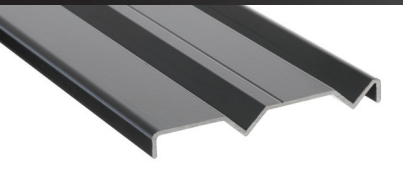

Contemporary Assurance *Pinnacle of Safety and Style*

Safety and style unite, featuring clean square lines that echo modern trends. Be assured knowing that your doors are not only visually striking, but are also designed with the highest safety standards in mind. The Space:Maker Svelte® is glazed to comply with the requirements of Australian Standards AS1288 & AS2208.