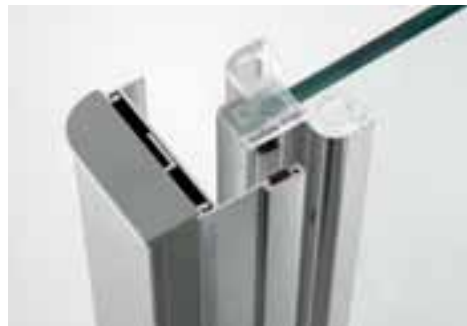

# Integrity™ 9431

Framed pivoting shower screen system with frameless magnetic door

GOOD  
DESIGN

The "GOOD DESIGN AWARD" certifies that this product has been assessed by an independent panel of experts against over 60 criteria related to:

# Integrity™ 9431

Framed pivoting shower screen system with frameless magnetic door

Integrity™ 9431 represents a Good Design Award winning product, featuring a low profile twin tiered sill design.

## Magnetic Closure

Colour co-ordinated PVC magnetic door strip provides a positive door closure, rattle free operation and enhances water resistance.