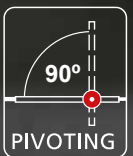

FreeStyle Access™

SILL-LESS ENTRY SHOWER SCREEN SYSTEM WITH SEMI-FRAMED MAGNETIC DOOR

PIVOTING