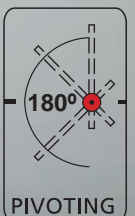

# Profile™ 2040

PERIMETER FRAMED PIVOTING SHOWER SCREEN SYSTEM WITH SEMI-FRAMED DOOR

**AUSTRALIAN  
STANDARDS  
COMPLIANT**

- ✓ POWDER COATING
- ✓ ANODISING
- ✓ EXTRUSION
- ✓ CHROME COMPONENT
- ✓ GOLD PLATING COMPONENT
- ✓ SAFETY GLASS