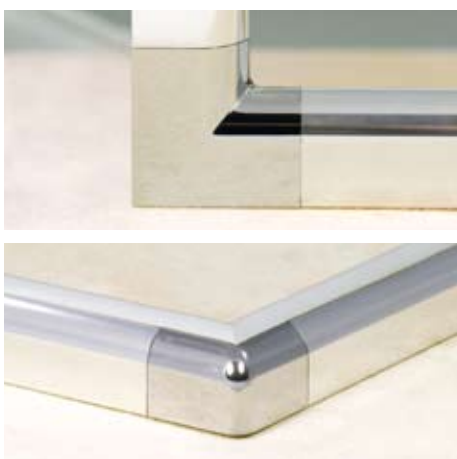

Glass Size

Designed specifically for use with 6mm toughened glass. Will accept 8mm glass (silicone glazed) if desired.

Low Maintenance

Smooth contoured profiles minimise soap and residue accumulation, reducing the need for cleaning.

Design Flexibility

Eden Square Cut 3041™ Shower Screen Systems can be designed for installation into most bathrooms. Ask your distributor for advice on a design to suit your needs.

Safety

Eden Square Cut 3041™ Shower Screen Systems are glazed to comply with the requirements of Australian Standards AS2208 and AS1288.

Colour Selection

	Black
	Rose Ash
	Wild Grey
	White Birch
	APO Grey
	Tropics
	Almond Cream
	Almond Creamy
	White
	Bright Satin
	Bright Bronze
	Bright Gold
	Bright Natural
	Matt Bronze
	Matt Gold
	Matt Natural

Special colours available on request.

Obligation-free measure & quote

Please call for an obligation-free measure and quote, and also ask for details on matching: MIROX FINELINE™ Mirror Framing Systems, the Australian Award-winning Space:Maker Softline™, MIRRORLINE™, STRONGLINE™ and PANELDOOR™ Sliding Wardrobe Systems. The Australian Design Award-winning SERIES 9300™ Sliding Shower Screen range, the Australian Design Mark INTEGRITY 9400™ Pivoting Shower Door System range. FREESTYLE™ Bath Screen Systems. PROFILE™ 2040, CONTOUR™ 2050, MIRAGE3050™, EDEN3040™ Perimeter Framed Shower Screen Systems.

Available from: