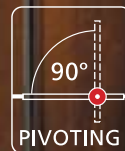

Eden Square Cut 3041™

Perimeter framed pivoting shower screen system with semi-framed door

**Australian
Standards
Compliant**

- POWDER COATING
- ANODISING
- EXTRUSION
- CHROME COMPONENT
- GOLD PLATING COMPONENT
- SAFETY GLASS

**Proudly
Australian made
and exported**